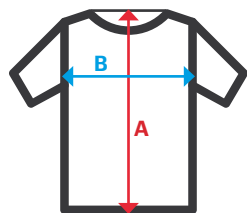

305701

Two-Tone High Visibility Sweatshirt with Half-Zip

- Half-zip turtleneck sweatshirt
- Reflective tape on torso and sleeves
- Ribbed cuffs and waistband

Fleece. 100% polyester / 300 gsm

S / M / L / XL / 2XL / 3XL / 4XL / 5XL

08 Grey + 20 Neon Yellow / 61 Navy Blue + 20 Neon Yellow / 02 Green + 20 Neon Yellow / 61 Navy Blue + 19 Neon Orange

Sizes	Centre back length	Chest 1/2
S	63,5	51,4
M	65,5	55,4
L	67	59,4
XL	69	63,4
2XL	70,5	67,4
3XL	72	71,4
4XL	73,6	75,4
5XL	75,2	79,4

Dimensions in cm.

- **A:** Centre back length
- **B:** Chest 1/2