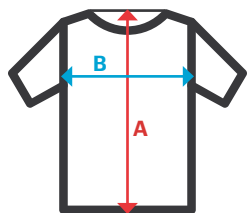

305703

Two-tone high visibility half-zip sweatshirt with segmented tape

- Half-zip turtleneck sweatshirt
- Heat transfer, segmented, reflective tape on torso and sleeves
- Ribbed cuffs and waistband

Plush knit. 100% polyester / 300 gsm

S / M / L / XL / 2XL / 3XL

08 Grey + 20 Neon Yellow / 61 Navy Blue + 20 Neon Yellow / 02 Green + 20 Neon Yellow / 61 Navy Blue + 19 Neon Orange

REFLATEX® RS
Reflection Level Guaranteed

Sizes	Centre back length	Chest 1/2
S	69,1	51,4
M	71,1	55,4
L	72,6	59,4
XL	74,6	63,4
2XL	76,1	67,4
3XL	77,6	71,4

Dimensions in cm.

- A: Centre back length
- B: Chest 1/2