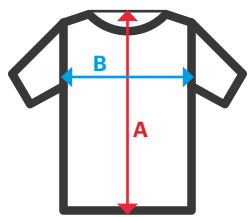

174

High Visibility Long Sleeve Polo Shirt

- Button closure at the front
- Reflective tape on torso and sleeves
- Ribbed collar and cuffs
- **One pocket:** 1 patch pocket on chest

Bird-Eye. 100% polyester / 160 gsm

S / M / L / XL / 2XL / 3XL / 4XL / 5XL

20 19

20 Neon Yellow / 19 Neon Orange

Sizes	Centre back length	Chest 1/2
S	70,1	48
M	72	52
L	73,9	56
XL	75,8	60
2XL	77,7	64
3XL	79,6	68
4XL	81,5	72
5XL	83,4	76

Dimensions in cm.

- **A:** Centre back length
- **B:** Chest 1/2

Sets certified as Class 3

180 **181** **174** **172** **305602** **160**

180 **181** **F160**